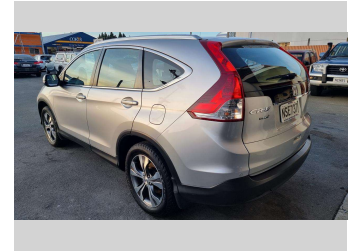

2014 Honda CR-V

Purchase Price

\$19,995

Includes GST, Registration & Licensing

Note: A Clean Car fee/rebate does not apply to this vehicle

Finance may be available on this vehicle. Ask one of our friendly staff for more information.

Body Style

5 door, SMALL SUV

Odometer

120,608 km

Engine

2400 cc

Fuel Type

Petrol