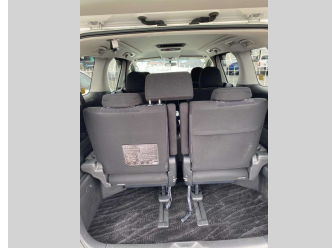

2013 TOYOTA VELLFIRE

Purchase Price

$18,995

Includes GST, Registration & Licensing

Finance may be available on this vehicle. Ask one of our friendly staff for more information.

Gain peace of mind with Mechanical Breakdown Insurance. **Ask us how.**

Top features

- » CURTAIN AIRBAGS
- » ELECTRIC DOORS
- » ELECTRIC WINDOWS

Body Style

5 door, PEOPLE MOVER

Odometer

120,000 km

Engine

2400 cc

Fuel Type

Petrol

Transmission

Auto

Wheels

-

VIN

7AT0H65MX24272463

Interior

Black

Safety

Based on 2024 VSRR rating

Reg No.

-

Ext Colour

White

History

-

Seats

7 seats

CO2 Emissions

★★★★☆☆

233 grams/km

Energy Economy

★☆☆☆☆

**Annual fuel cost of $3,920
10L per 100km**

Cost per year is an estimate based on petrol price of $2.80 per litre and an average distance of 14000 km. Emissions and Energy Economy figures standardised to 3P WLTP.

Stock ID: 6840

RICHARD BATEMAN *Motors*

Richard Bateman Motors | Phone 03 578 5670 | Email
bateman.motors@xtra.co.nz
50 Main Street, BLENHEIM 7201, New Zealand
www.richardbatemanmotors.co.nz