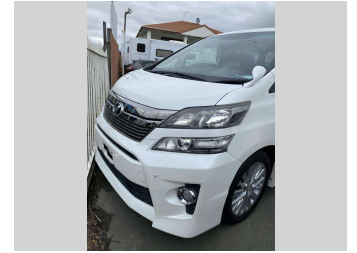

2013 TOYOTA VELLFIRE

Purchase Price

\$18,995

Includes GST, Registration & Licensing

Finance may be available on this vehicle. Ask one of our friendly staff for more information.

Gain peace of mind with Mechanical Breakdown Insurance. **Ask us how.**

Top features

- » CURTAIN AIRBAGS
- » ELECTRIC DOORS
- » ELECTRIC WINDOWS

Body Style

5 door, PEOPLE MOVER

Odometer

120,000 km

Engine

2400 cc

Fuel Type

Petrol

Transmission

Auto

Wheels

-

VIN

7AT0H65MX24272463