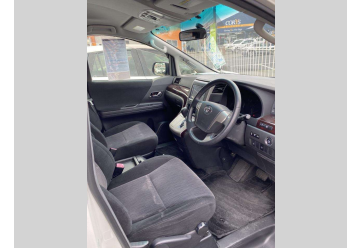

2013 TOYOTA VELLFIRE

Purchase Price

\$18,995

Includes GST, Registration & Licensing

Finance may be available on this vehicle. Ask one of our friendly staff for more information.

Gain peace of mind with Mechanical Breakdown Insurance. **Ask us how.**

Top features

- » CURTAIN AIRBAGS
- » ELECTRIC DOORS
- » ELECTRIC WINDOWS

Body Style

5 door, PEOPLE MOVER

Odometer

120,000 km

Engine

2400 cc